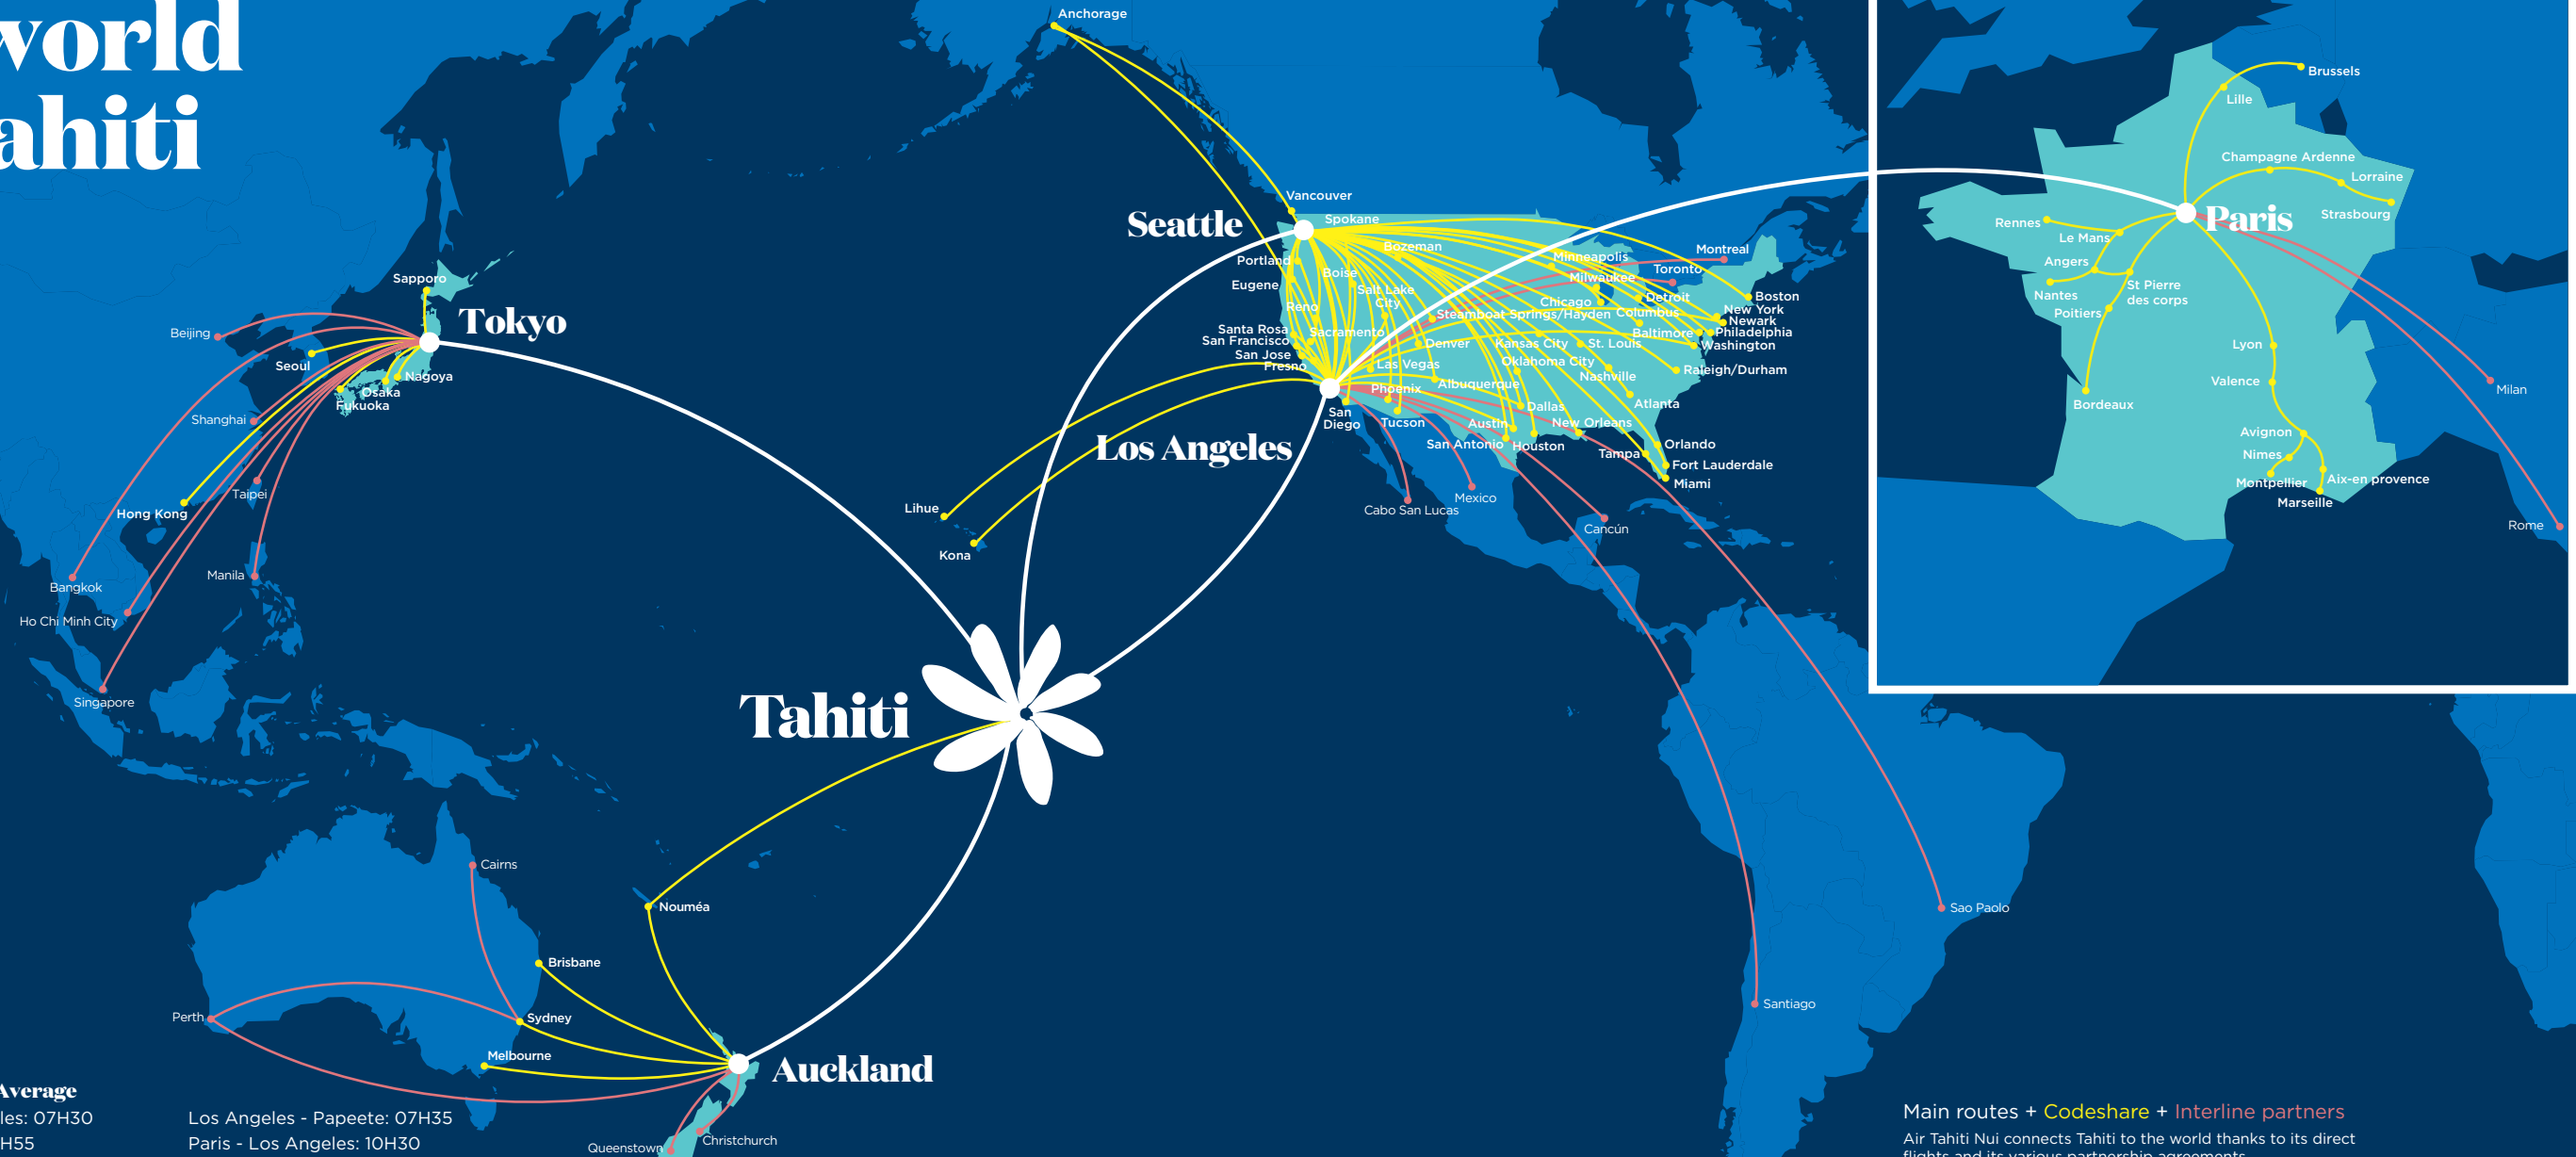

# Connecting the world to Tahiti

## Flights Duration Average

Papeete - Los Angeles: 07H30  
 Papeete - Tokyo: 10H55  
 Papeete - Auckland: 05H45  
 Papeete - Seattle: 09H25  
 Los Angeles - Paris: 10H05

Los Angeles - Papeete: 07H35  
 Paris - Los Angeles: 10H30  
 Tokyo - Papeete: 10H25  
 Auckland - Papeete: 04H00  
 Seattle - Papeete: 09H35

*Flight times may vary due to seasonal winds.*

## Main routes + Codeshare + Interline partners

Air Tahiti Nui connects Tahiti to the world thanks to its direct flights and its various partnership agreements.

- Flights operated by Air Tahiti Nui
- TN codeshare flights with American Airlines, Alaska Airlines, Qantas, Air New Zealand, Japan Airlines, Aircalin, Korean Airlines and SNCF.
- Destinations served by our interline partners